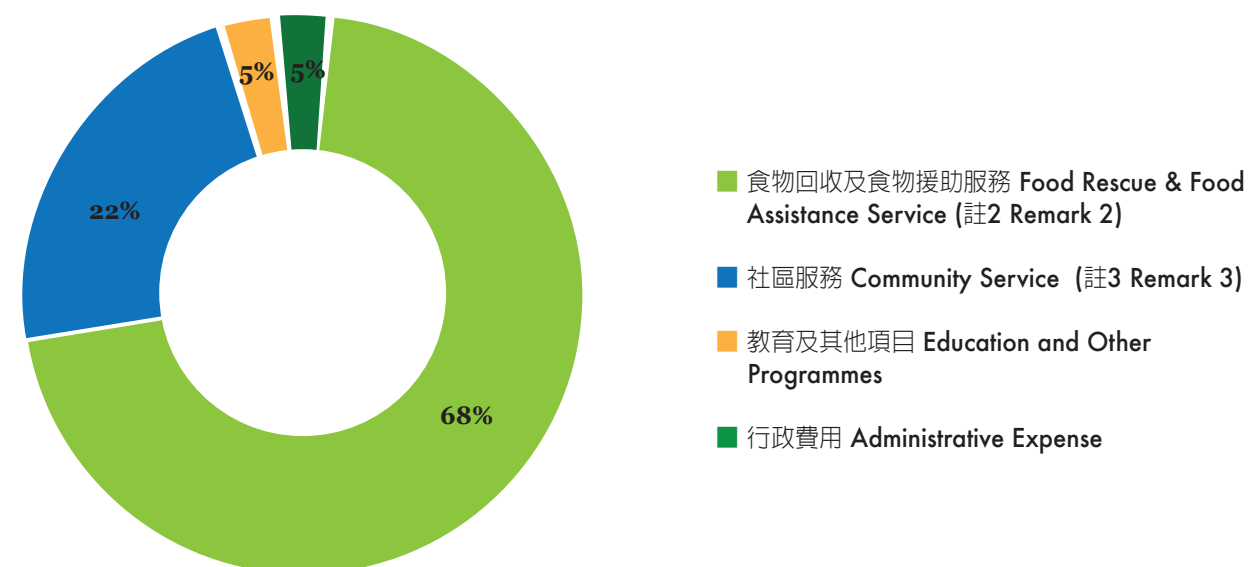

支出 Expenses

註2: 支出包括用於回應社會內對食物援助需要的增加。
Remark 2: Reflect our costs to expand our reach to and meet the fast growing food assistance needs in the community.

註3: 支出包括用於支援社會內有需要的長者及家庭因2019冠狀病毒病而產生的特別援助需要。
Remark 3: Include expenditures for special assistance to the community due to COVID-19.