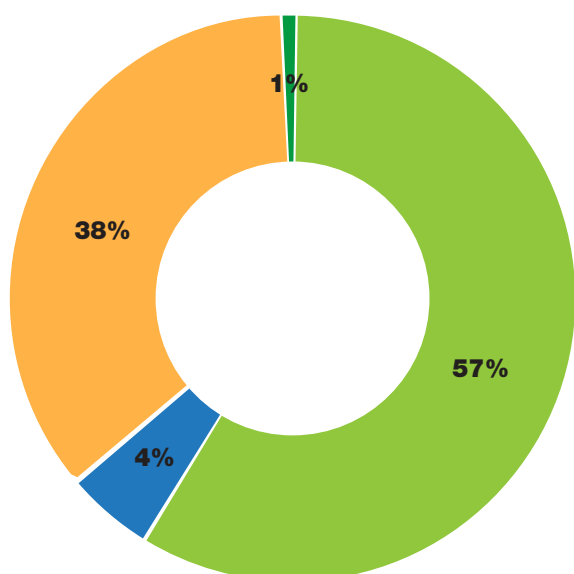

財務報告

Financial Report

截至2018年3月31日 For the year ended 31 Mar 2018

本財務報告摘自小寶慈善基金2018年3月31日的年度報告，該報告由畢馬威會計師事務所審核，完整的年度財務報告已上載至惜食堂網頁。

These figures are based on Bo Charity Foundation's financial statements for the year ended 31 March 2018. The full audited financial statements by KPMG are available on our website www.foodangel.org.hk.

2017-18財政年度收入來源

2017-18 Fiscal Year Income Sources

一般捐款 General Donation	HK$31,753,598
指定捐款- 行政費用贊助 Designated Donation - Administrative Expense Sponsorship (註1&2 Remark 1&2)	HK$2,325,353
指定捐款- 其他 Designated Donation - Others (註1 Remark 1)	HK$21,195,466
其他收入 Other Income	HK$633,610
總收入 Total Income	HK$55,908,027

收入來源 Income Sources

- 一般捐款 General Donation
- 指定捐款— 行政費用贊助
  Designated Donation - Administrative Expense Sponsorship (註1&2 Remark 1&2)
- 指定捐款— 其他 Designated Donation - Others (註1 Remark 1)
- 其他收入 Other Income