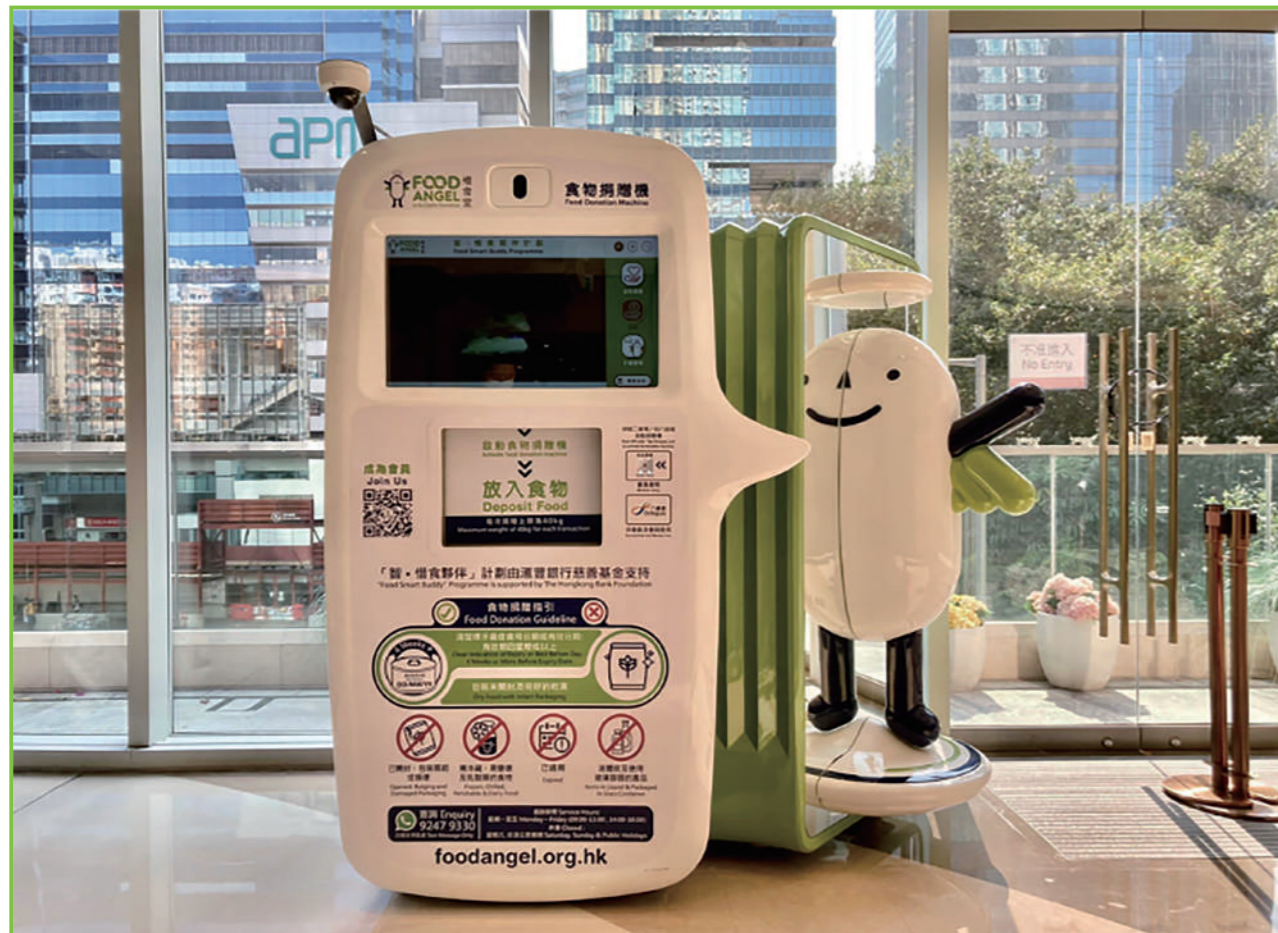

## "Food Smart Buddy" Programme

With the full support and sponsorship from the Hongkong Bank Foundation, Food Angel has launched Hong Kong's first smart food donation project. Our mascot "Rice Boy" is showcased on the smart donation machine/collection box. By following instructions on the interactive touch screen of the machine, donors can easily donate edible surplus food and learn more about the project, including the locations of the machines/collection boxes, service status and food donation tips. Accompanied by "Rice Boy", donors are able to expand their knowledge and experience food sustainability in a fun environment. Food Angel uses the donated food to prepare and distribute free meals and food packages to those in need.