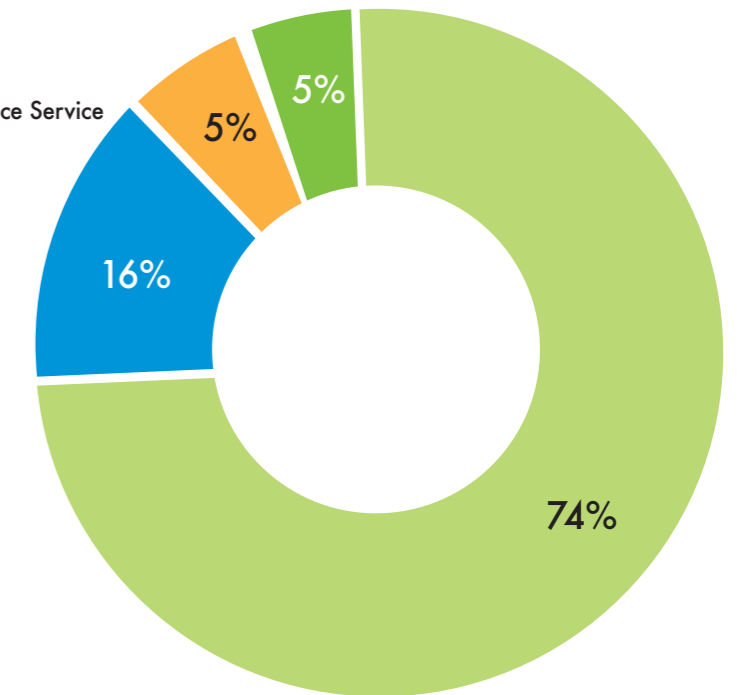

支出 Expenses

- 食物回收及食物援助服務 Food Rescue & Food Assistance Service (註2 Remark 2)
- 社區服務 Community Service (註3 Remark 3)
- 教育及其他項目 Education and Other Programmes
- 行政費用 Administrative Expense