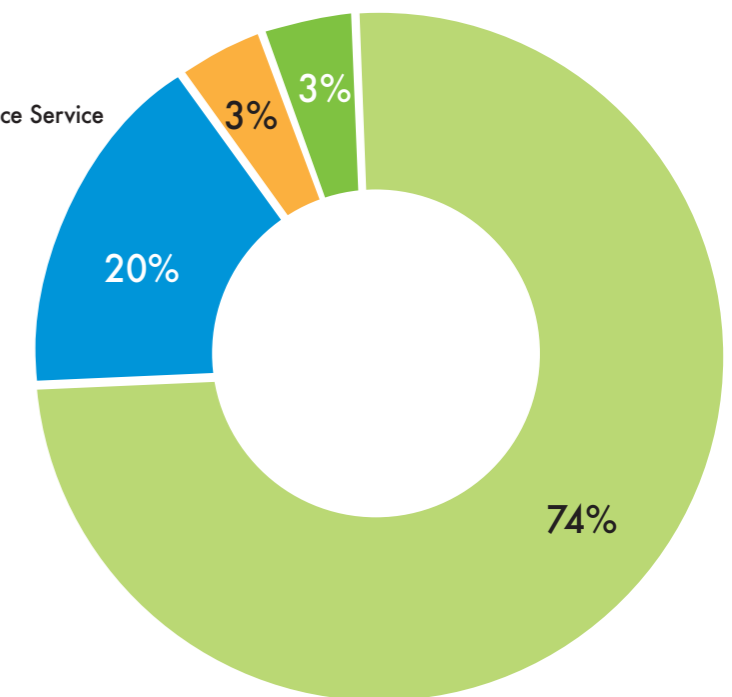

支出 Expenses

- 食物回收及食物援助服務 Food Rescue & Food Assistance Service (註2 Remark 2)
- 社區服務 Community Service (註3 Remark 3)
- 教育及其他項目 Education and Other Programmes
- 行政費用 Administrative Expense