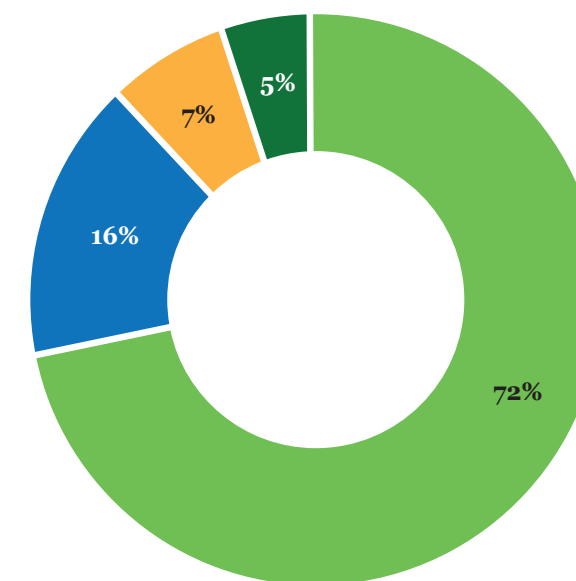

支出 Expenses

- 食物回收及食物援助服務 Food Rescue & Food Assistance Service (註2 Remark 2)
- 社區服務 Community Service (註3 Remark 3)
- 教育及其他項目 Education and Other Programmes
- 行政費用 Administrative Expense

註2: 支出包括用於回應社會內對食物援助需要的增加及因應新 Hong Kong Financial Reporting Standard 16, Leases (HKFRS 16) 而產生的額外折舊費用。

Remark 2: Reflect our costs to meet the growing food assistance needs in the community and incremental depreciation expense resulting from the new Hong Kong Financial Reporting Standard 16, Leases (HKFRS 16).

註3: 支出包括用於支援社會內有需要的長者及家庭因2019冠狀病毒病而產生的特別援助需要。

Remark 3: Include expenditures for special assistance to the community due to COVID-19.